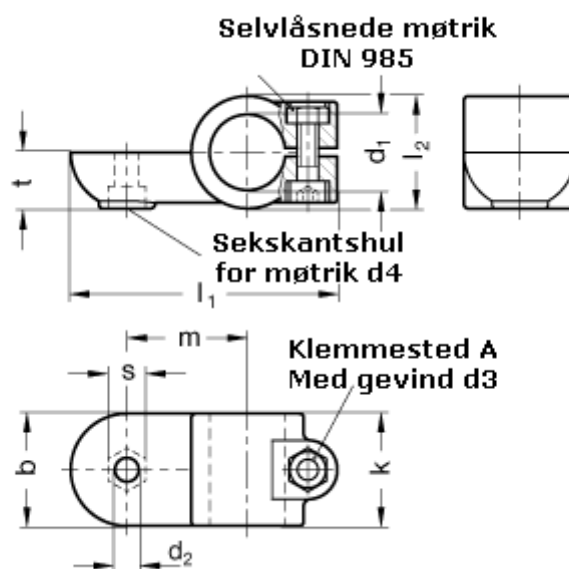

Article number: 20278B25IV2SW

Description: E+G Swivel clamp connector
GN278-B25-IV-2-SW

Measures

$b = 40$	$m = 43$
$d_1 = B25$	$s = 13.0$
$d_2 = 8.5$	$t = 20.0$
$d_3 = M 8$	
$d_4 = M 8$	
$k = 40$	
$l_1 = 95$	
$l_2 = 40$	